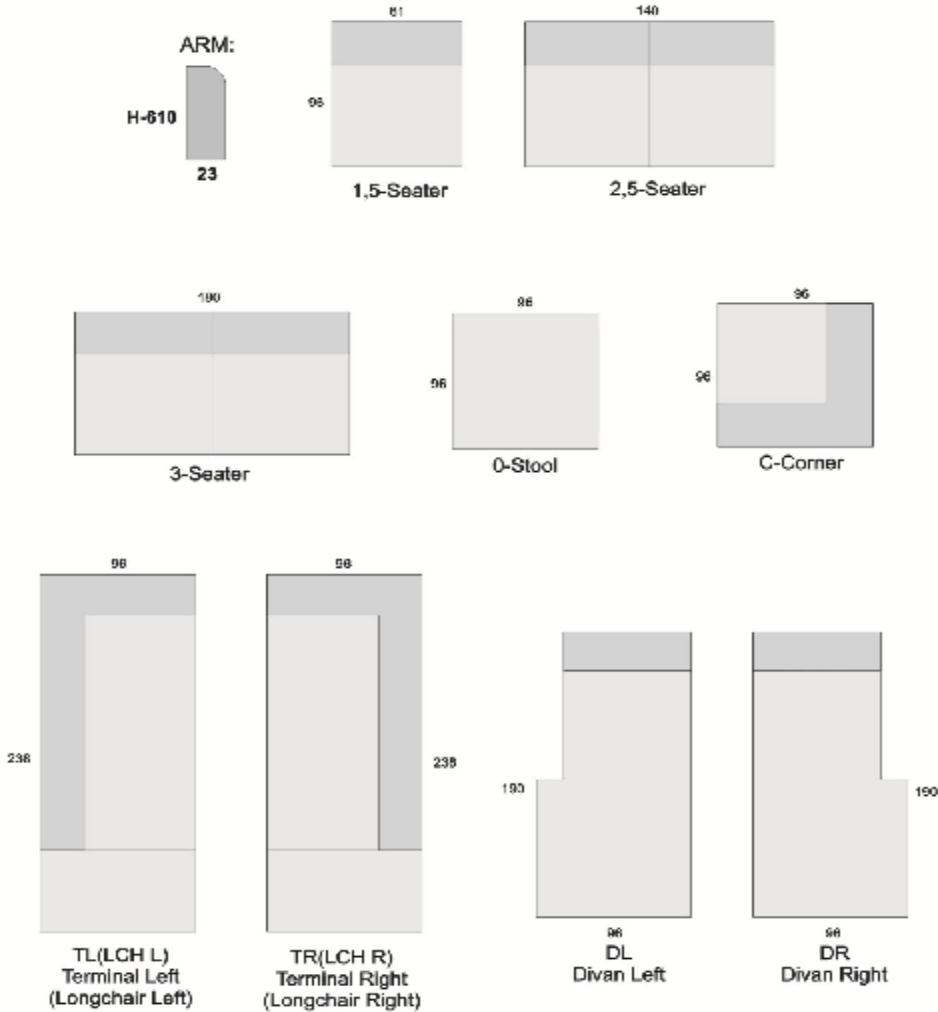

Model Fabien D loose cover model

PRODUCT INFORMATION:

MEASUREMENTS:

	3	2,5	1,5	stool 96x96	3+0
WIDTH	226	186	127	96	116/170
HEIGH	87	87	87	46	87
DEPTH	96	96	96	96	96
	Terminal/Lch	Divan	Corner	2,5D	3D
WIDTH	238	190	96	259/190	299/190
HEIGH	87	87	87	87	87
DEPTH	96	96	96	96	96
	2,5T	3T	3C2	2C2	3C3
WIDTH	259/190	299/190	299/259	259/259	299/299
HEIGH	87	87	87	87	87
DEPTH	96	96	96	96	96
	3F	2F			
WIDTH	1980	1780			
HEIGH	92	92			
DEPTH	96	96			

*****ALL MEASUREMENTS IN ABOVE TABLE ARE INCLUDING ARMS*****

PRICES IN THE PRICE LIST ARE NOT INCLUDING THE ARMS

STANDARD:

Black plastic legs

CUSHIONS:

Seat and back cushions are loose

Small cushions included in the price:

3str, 2,5str D2 x small cushion

Corner group with corner part D3 small cushions

Corner groups with divan part and terminal part D2 small cushions

Chair D1 small cushion

Model Fabien D loose cover model

PRODUCT INFORMATION:

ELEMENTS